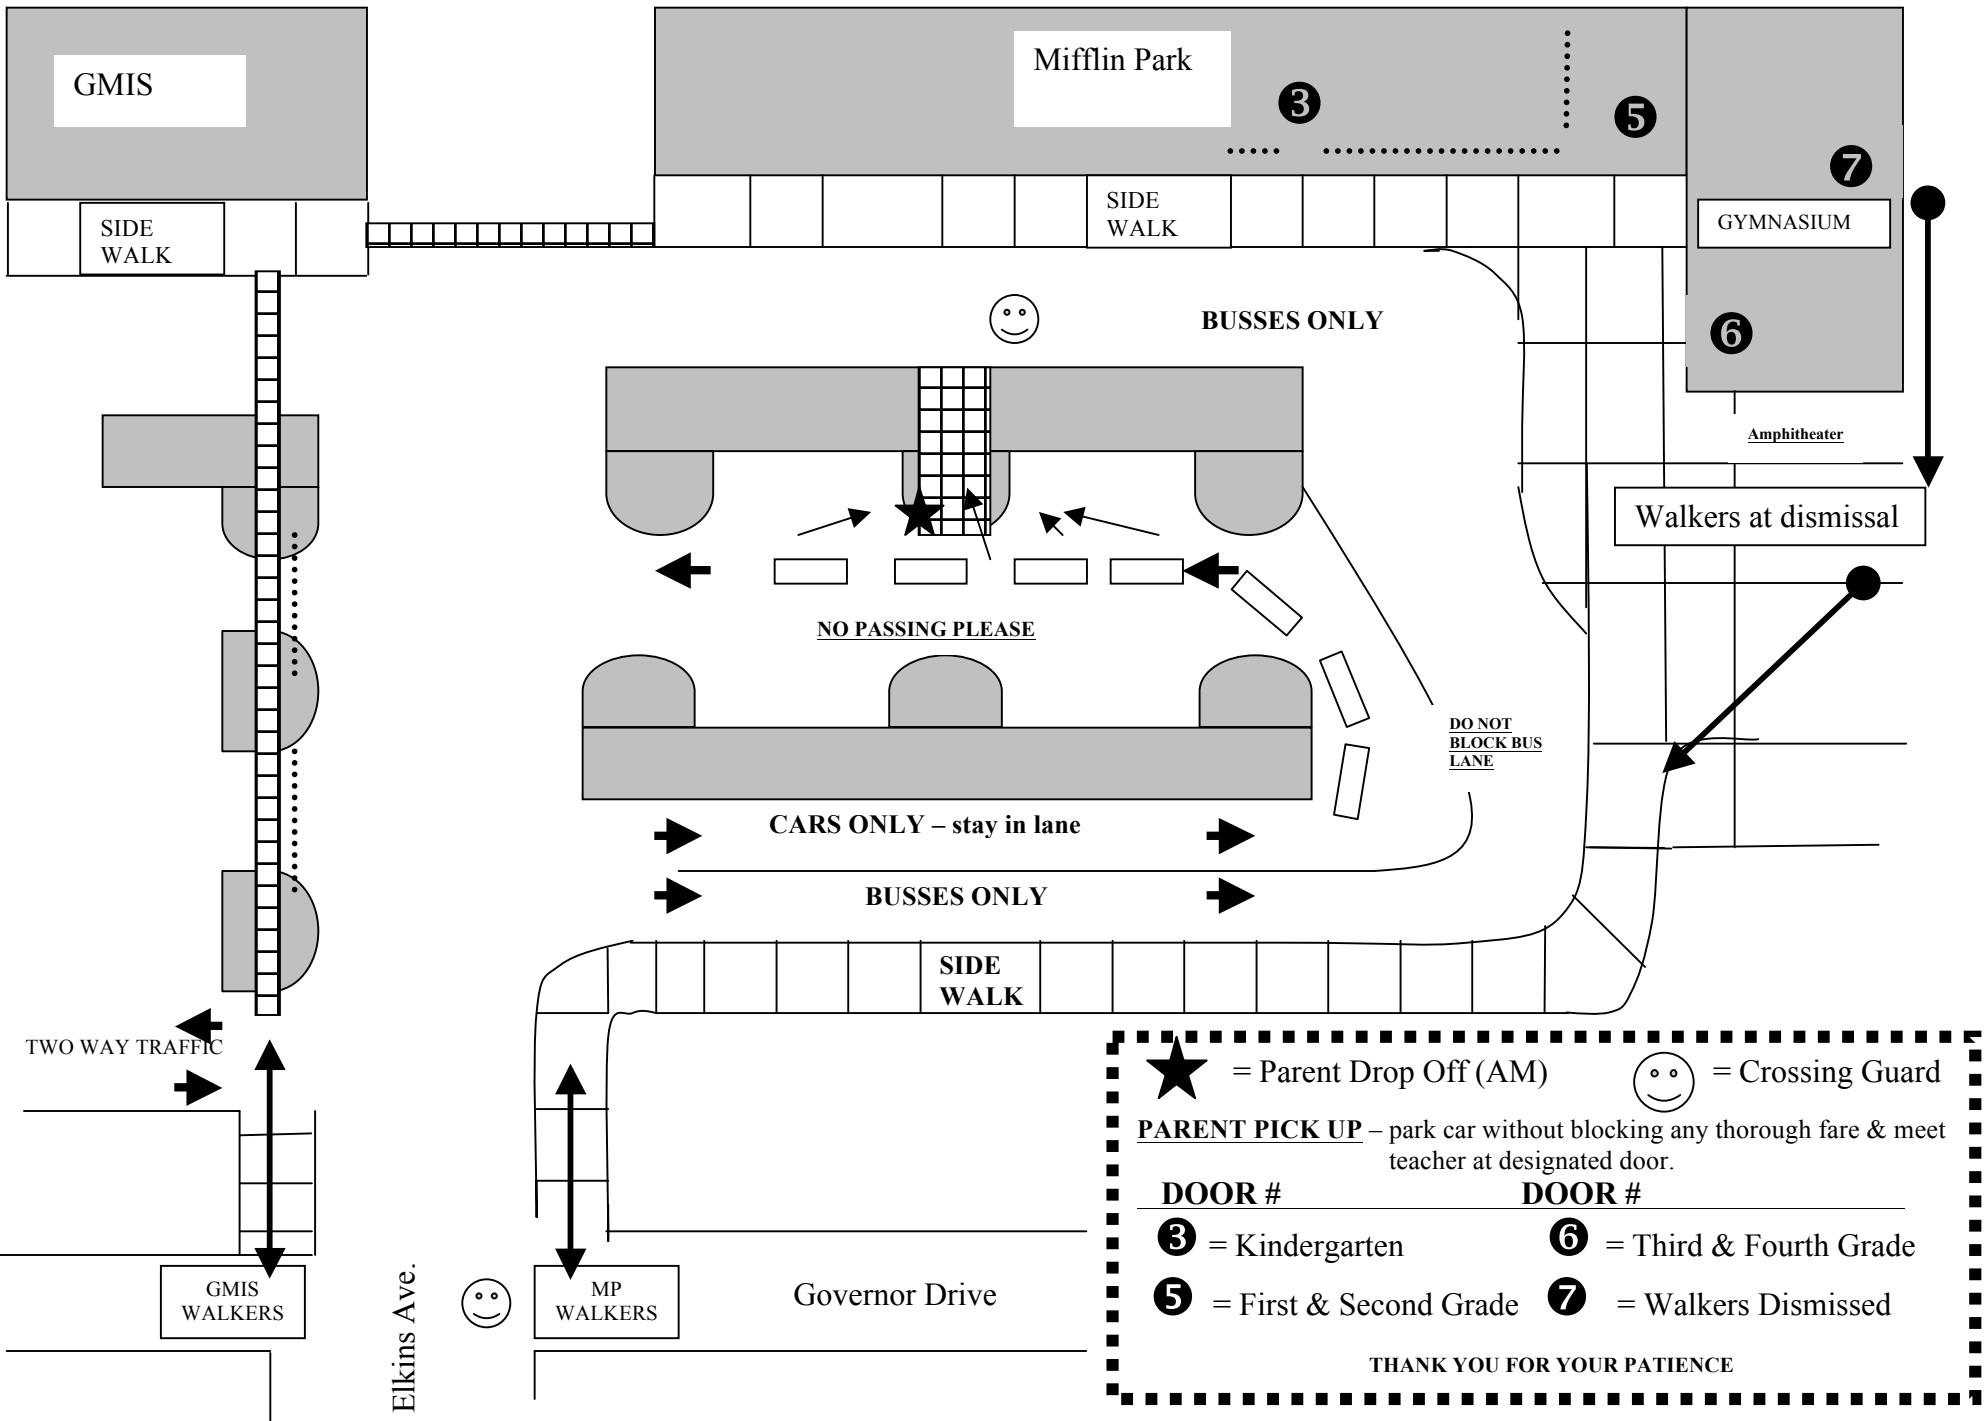

MIFFLIN PARK ELEMENTARY SCHOOL ARRIVAL/DISMISSAL

★ = Parent Drop Off (AM) ☺ = Crossing Guard

PARENT PICK UP – park car without blocking any thorough fare & meet teacher at designated door.

DOOR #	DOOR #
③ = Kindergarten	⑥ = Third & Fourth Grade
⑤ = First & Second Grade	⑦ = Walkers Dismissed